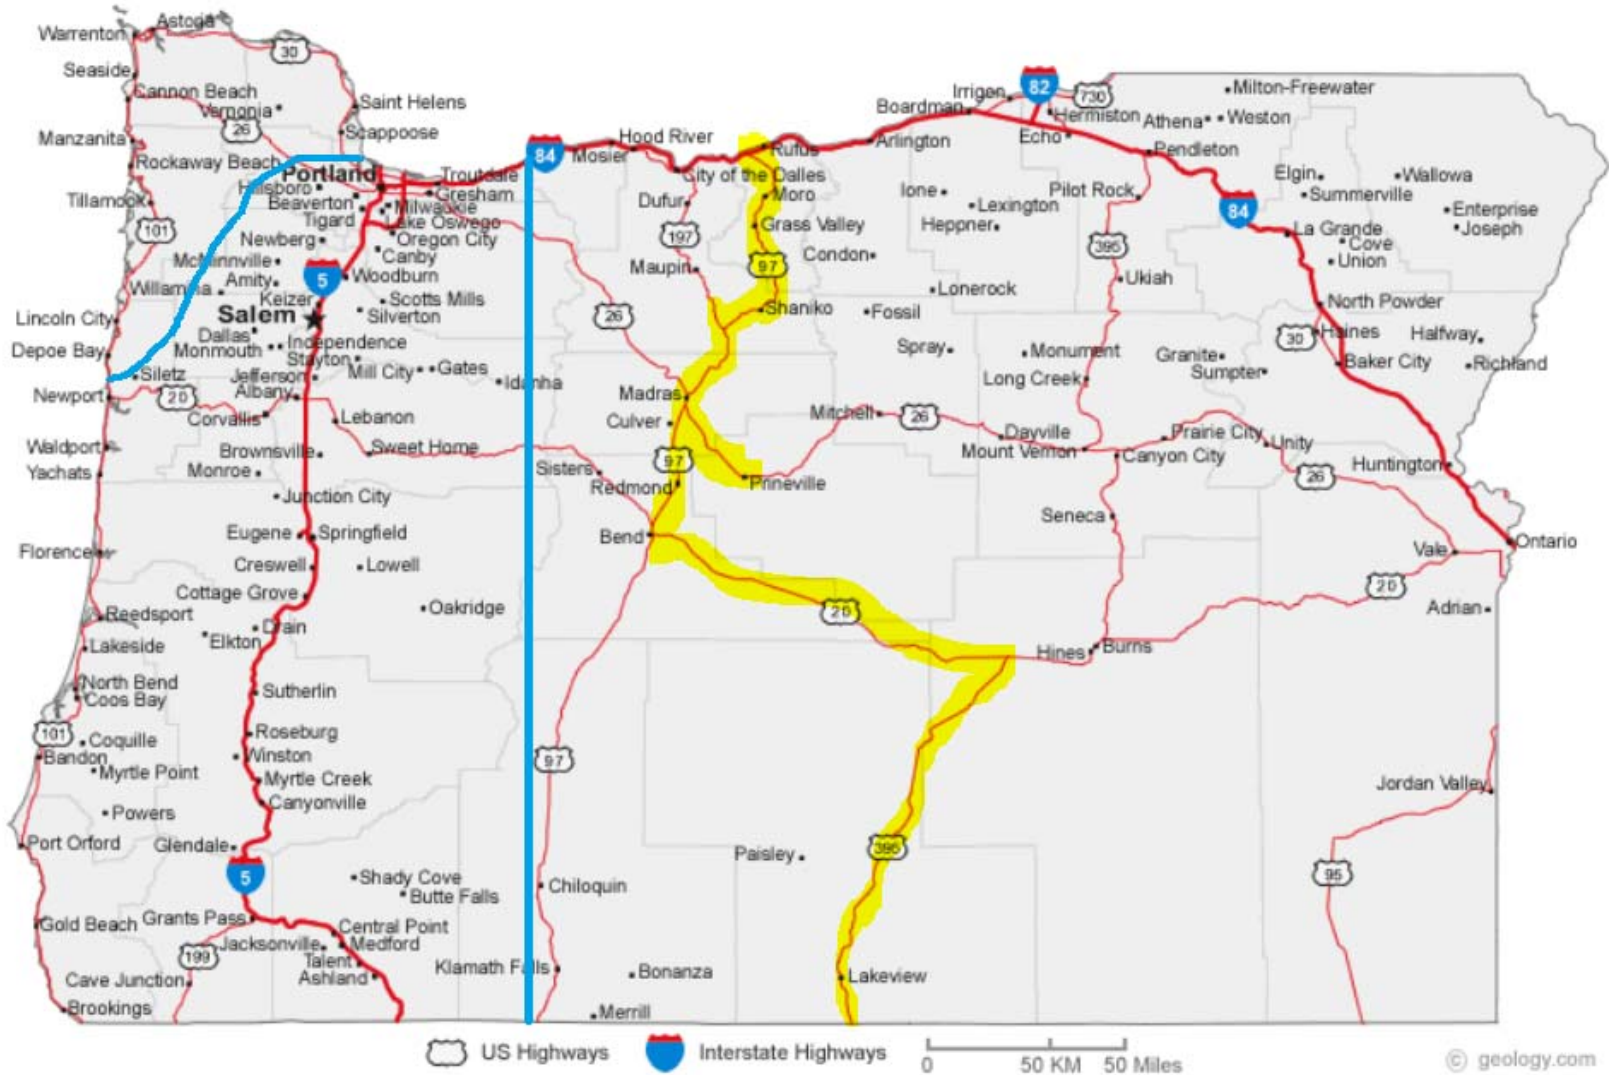

The Jerry Brown Co., Inc.

Full Truck & Trailer loads deliver anywhere in Oregon

Yellow/West - 3,500 gallons (Full Bobtail Loads)

Blue/West - Less than 3,500 gallons w/1,000 gallon minimum